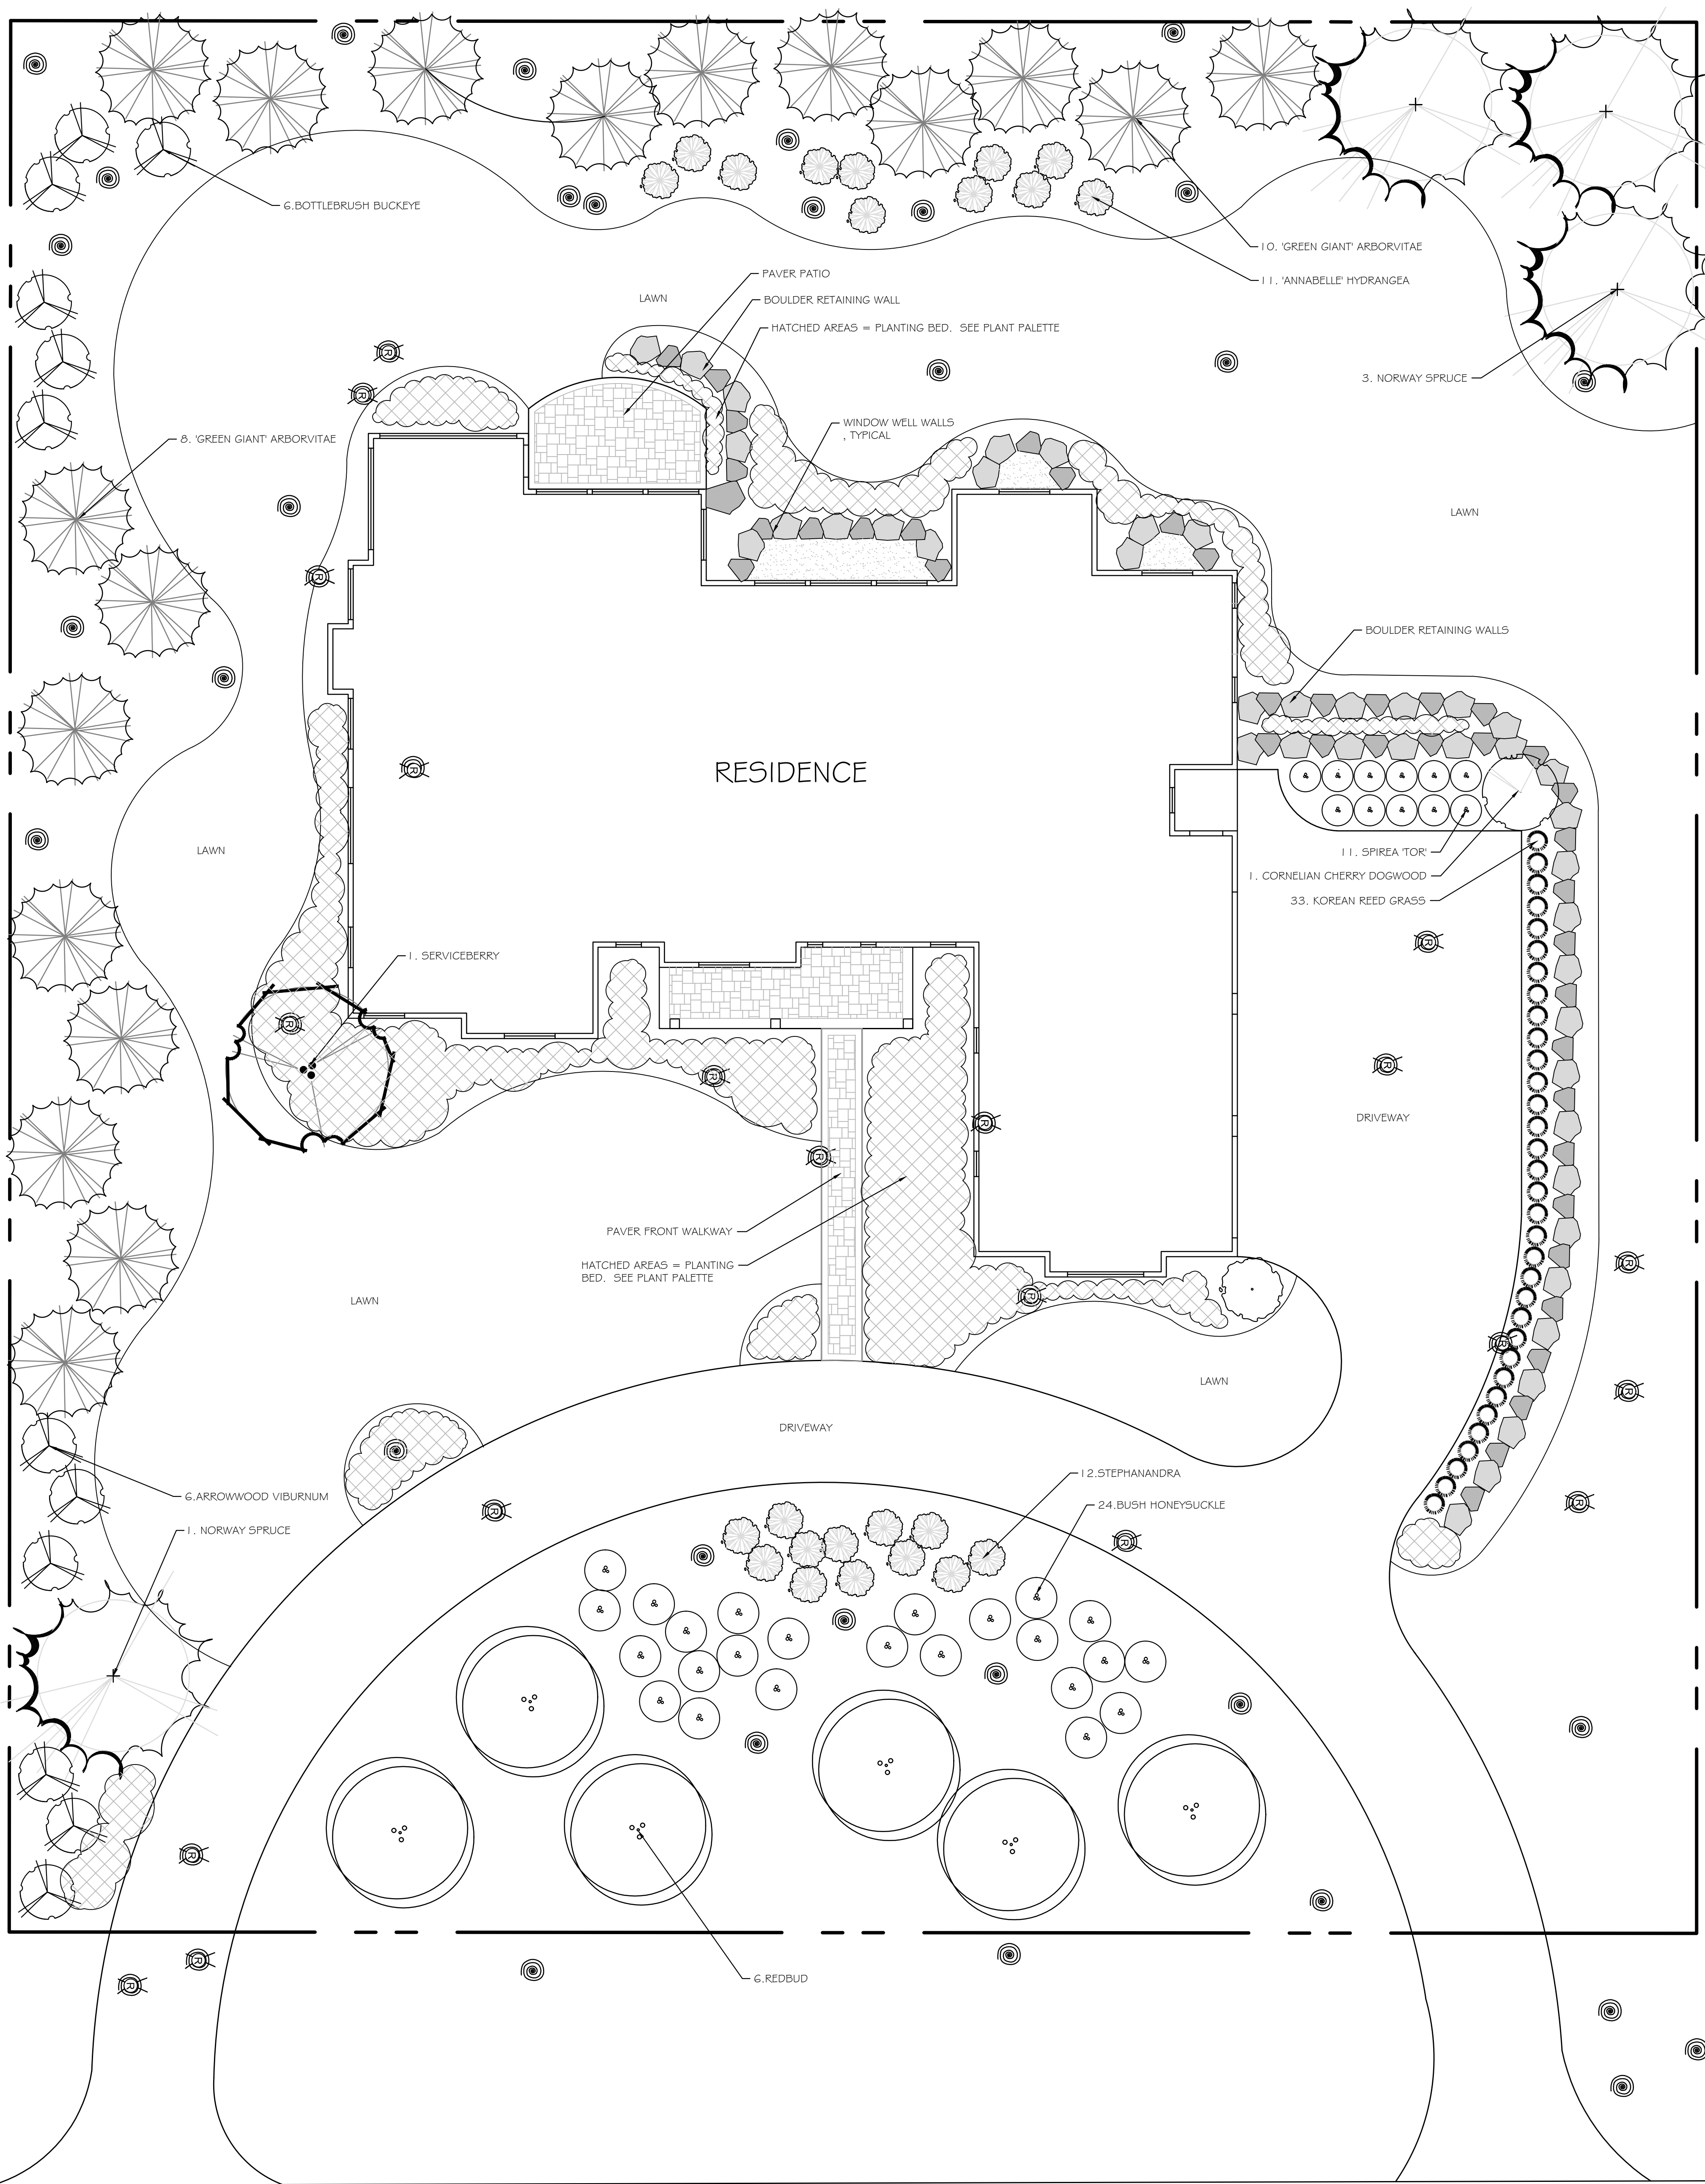

PRELIMINARY LANDSCAPE PLAN

SCALE: 1" = 8'-0"

HIGHLAND DRIVE

PROPOSED PLANT PALETTE FOR PLANT BEDS

SHRUBS

- BOXWOOD - BUXUS X 'GREEN GEM'
- BOXWOOD - BUXUS X 'GREEN MOUNTAIN'
- LIME LIGHT HYDRANGEA - HYDRANGEA PAN. 'LIMELIGHT'
- 'ANNABELLE' HYDRANGEA - HYDRANGEA ARBORESCENS 'ANNABELLE'
- LITTLE DEVIL NINEBARK - PYSOCARPUS OPP. 'LITTLE DEVIL'
- BIRCH LEAF SPIREA - SPIREA BETULIFOLIA 'TOR'
- DWARF KOREAN LILAC - SYRINGA PALIBIN
- ARROWWOOD VIBURNUM - VIBURNUM DENTATUM SPP.
- BUSH HONEYSUCKLE - DIERVILLA
- STEPHANANDRA
- BOTTLEBRUSH BUCKEYE

PERENNIALS

- ASTILBE 'VISIONS'
- LADY'S MANTLE - ALCHEMILLA MOLLIS
- INGERWERSEN GERANIUM - GERANIUM MAC. 'INGERWERSEN'
- KOREAN REED GRASS - CALAMAGROSIS X
- CORAL BELLS - HEUCHERA X
- LUNGWORT - PULMONARIA
- PACHYSANDRA

DETAILS MATTER

- LANDSCAPE DESIGN - CONSTRUCTION -
- HORTICULTURAL CARE -
- LIGHTING - IRRIGATION -
- DECORATIVE MASONRY - CONCRETE -

SEASONALSERVICES.COM
262-392-3444

PROJECT NAME: **Cinquegrani Residence**
1145 Highland Drive
Elm Grove, WI 53122

DATE: 1.31.21 SCALE: 1" = 8'-0" DRAWN BY: KJK

REVISION DATE: 2/1/21

PAGE:
1 of 1

SCALE: 1" = 8'