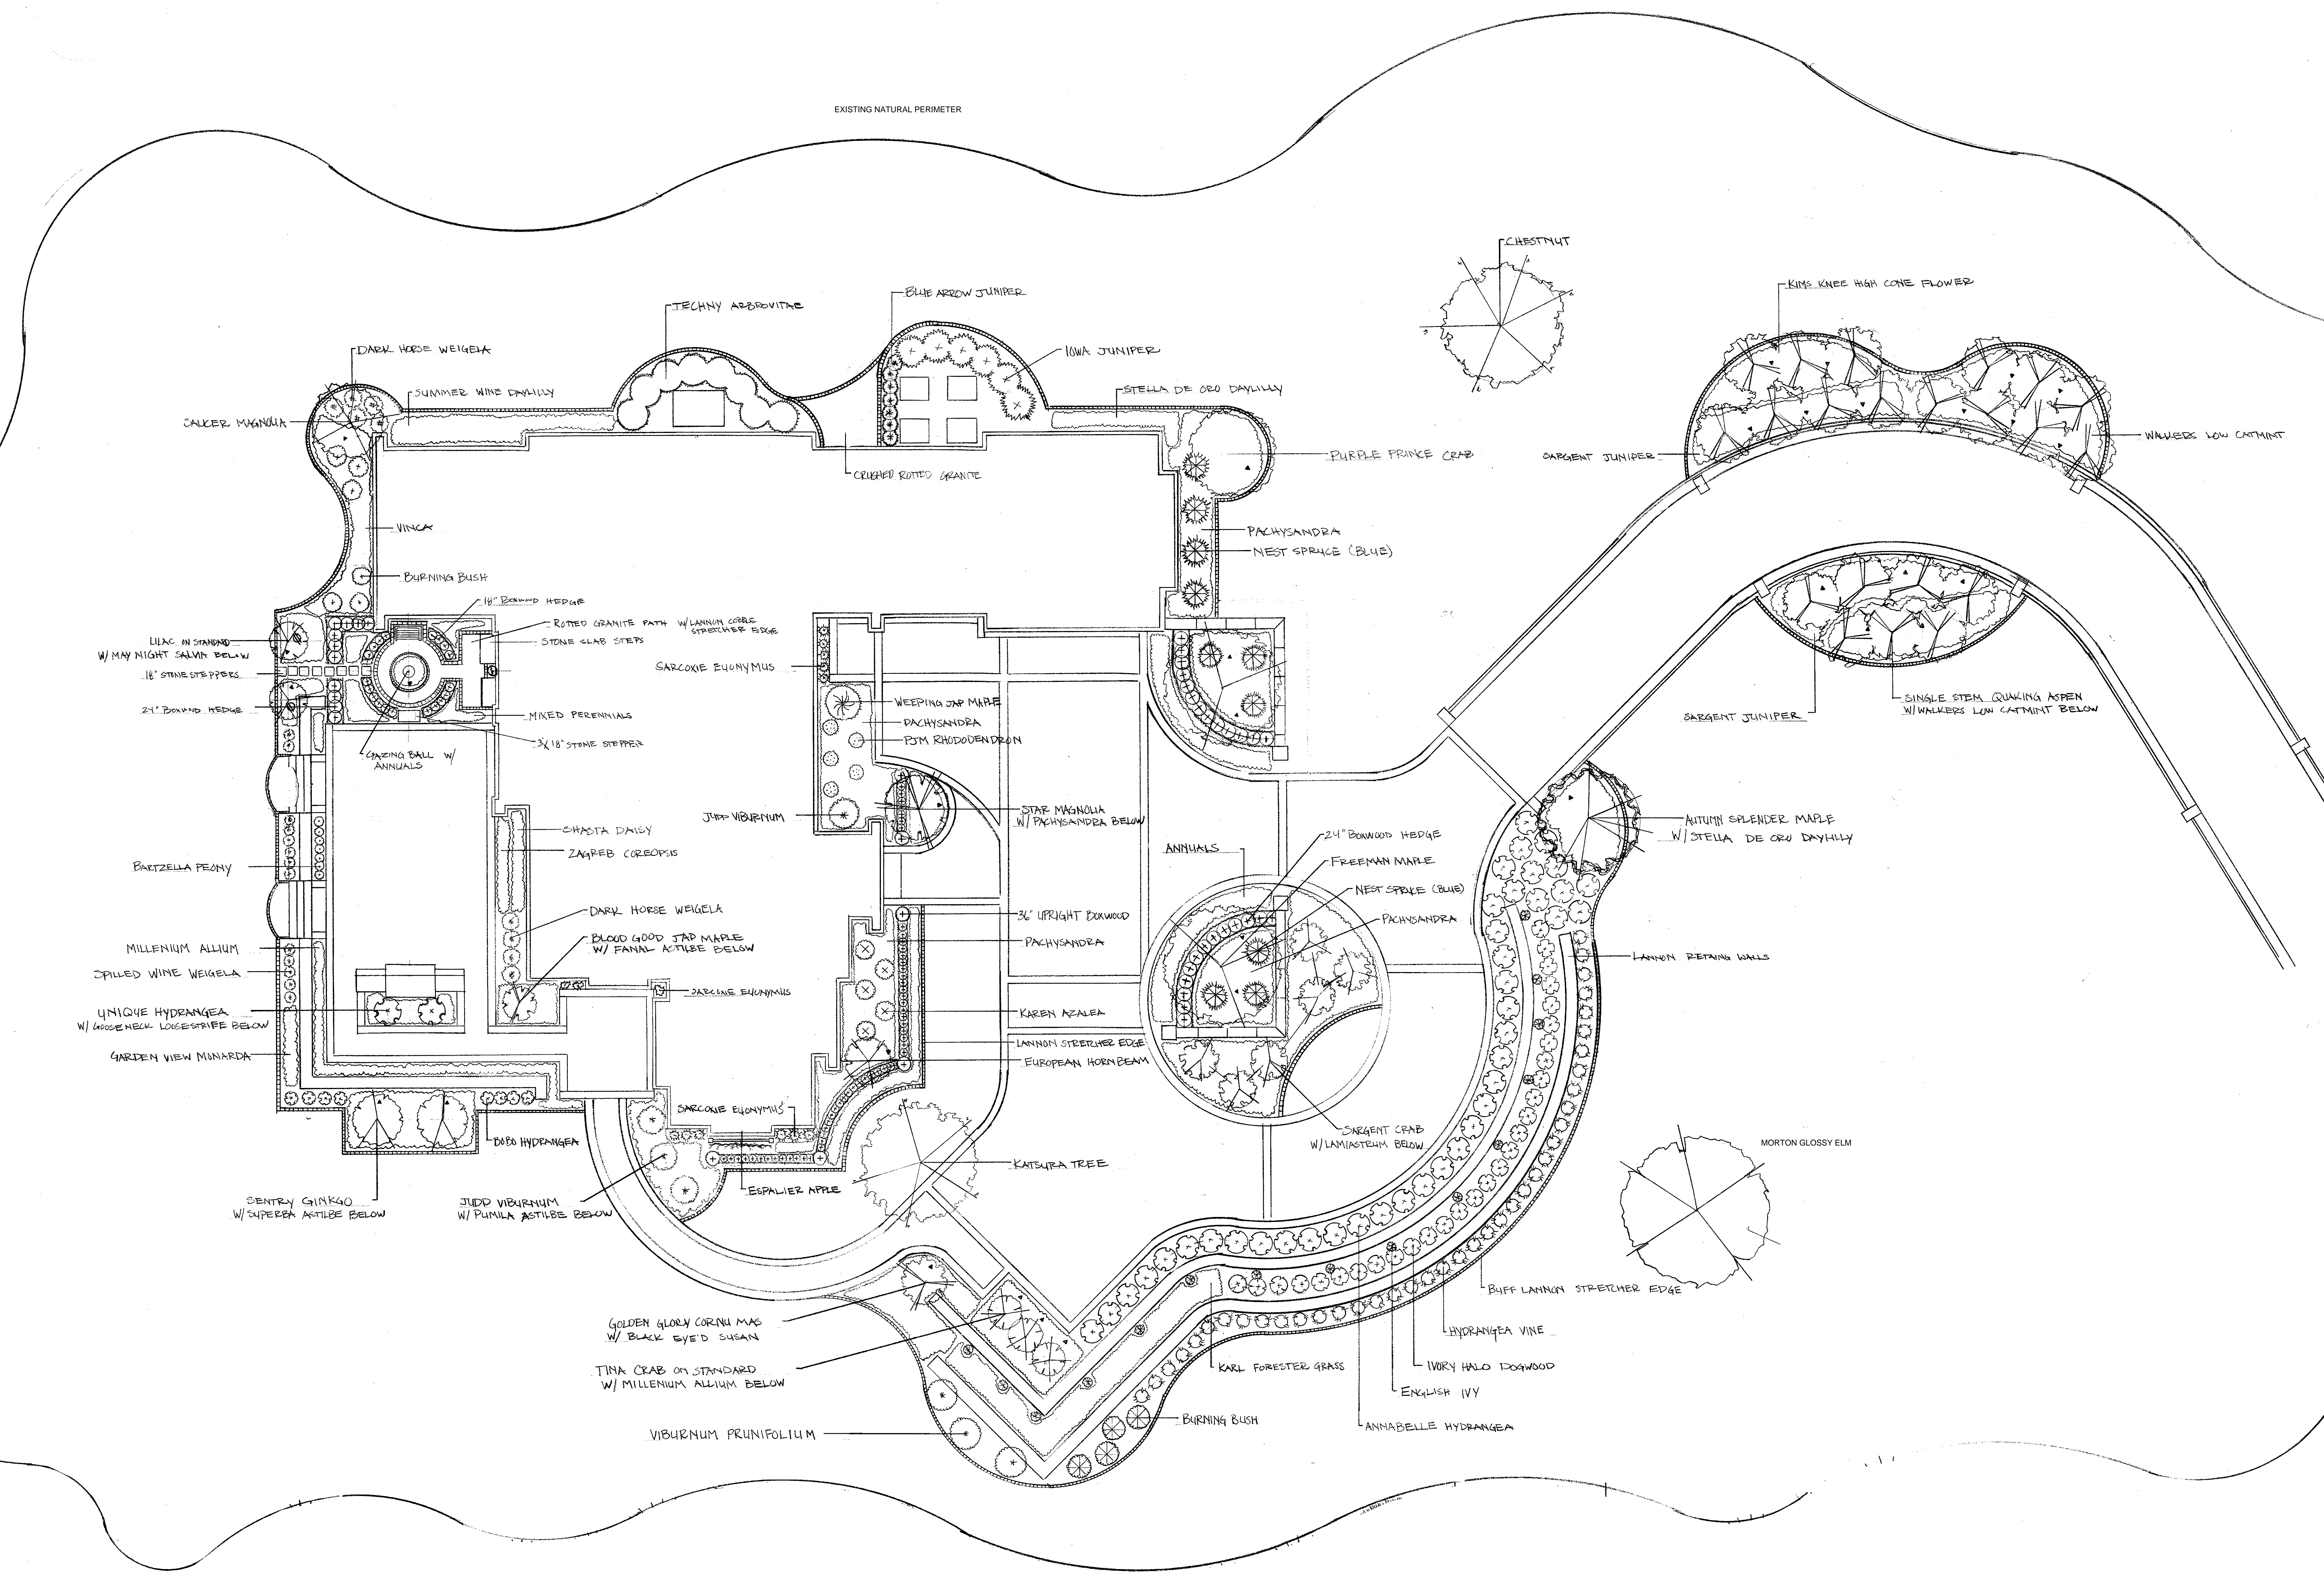

REVISIONS	BY

IRGENS
 14265 JUNEAU BLVD.
 ELM GROVE WI 53122

FLAGSTONE
 Landscape Design and Contracting
 Phone: 262.377.7627
 Fax: 262.377.2900
 1540 Lafayette Road
 Caledonia, WI 53602

SCALE
 $\frac{1}{8}'' = 1'$

DESIGN BY
 PJE
 DRAWN BY
 ZJE
 DATE
 12/15/20
 SHEET