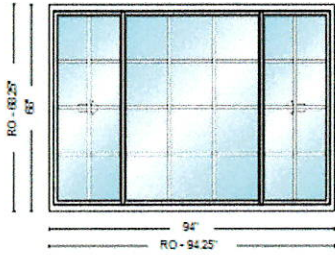

Customer Number	PO	Required Date	Quoted By
707379		3/20/2020	dietzb

Line	Qty	Description
20-1	1	IMP2 Triple Slider XOX 94 x 68

Comment/Room:
Sunroom East

NFRC Values

U-FACTOR	SHGC
0.28	0.25
VT	CR
0.44	60

Viewed from Inside
Base Color = Soft-Lite White
Vent Screen Bettervue
Sill Expander = Y
Head Expander = Y
Lock Type = Standard
Lock Color = Soft-Lite White
Foam Fill = Spray Foam
Life Warranty = Yes
Reinforced Sash = Y
Double Locks = Y
Unit 1 Left, 1 Right: Contour
Unit 1 Left, 1 Right: Colonial
Unit 1 Left, 1 Right: Grid Color = Soft-Lite White
Unit 1 Left, 1 Right: 1W3H
Unit 1 Center: Contour
Unit 1 Center: Colonial
Unit 1 Center: Grid Color = Soft-Lite White
Unit 1 Center: 2W3H
Glass Package = Lowe & Argon
Clear = Yes
Lowe = Climaguard 7036
Argon Gas
Stainless Intercept
Double Strength