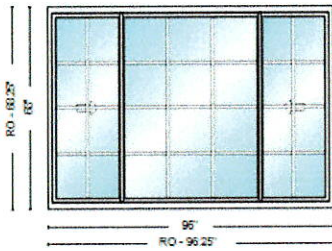

NFRC Values

U-FACTOR 0.28	SHGC 0.25
VT 0.44	CR 60

Viewed from Inside
Base Color = Soft-Lite White
Vent Screen Bettervue
Sill Expander = Y
Head Expander = Y
Lock Type = Standard
Lock Color = Soft-Lite White
Foam Fill = Spray Foam
Life Warranty = Yes
Reinforced Sash = Y
Double Locks = Y
Unit 1 Left, 1 Right: Contour
Unit 1 Left, 1 Right: Colonial
Unit 1 Left, 1 Right: Grid Color = Soft-Lite White
Unit 1 Left, 1 Right: 1W3H
Unit 1 Center: Contour
Unit 1 Center: Colonial
Unit 1 Center: Grid Color = Soft-Lite White
Unit 1 Center: 2W3H
Glass Package = Lowe & Argon
Clear = Yes
Lowe = Climaguard 7036
Argon Gas
Stainless Intercept
Double Strength