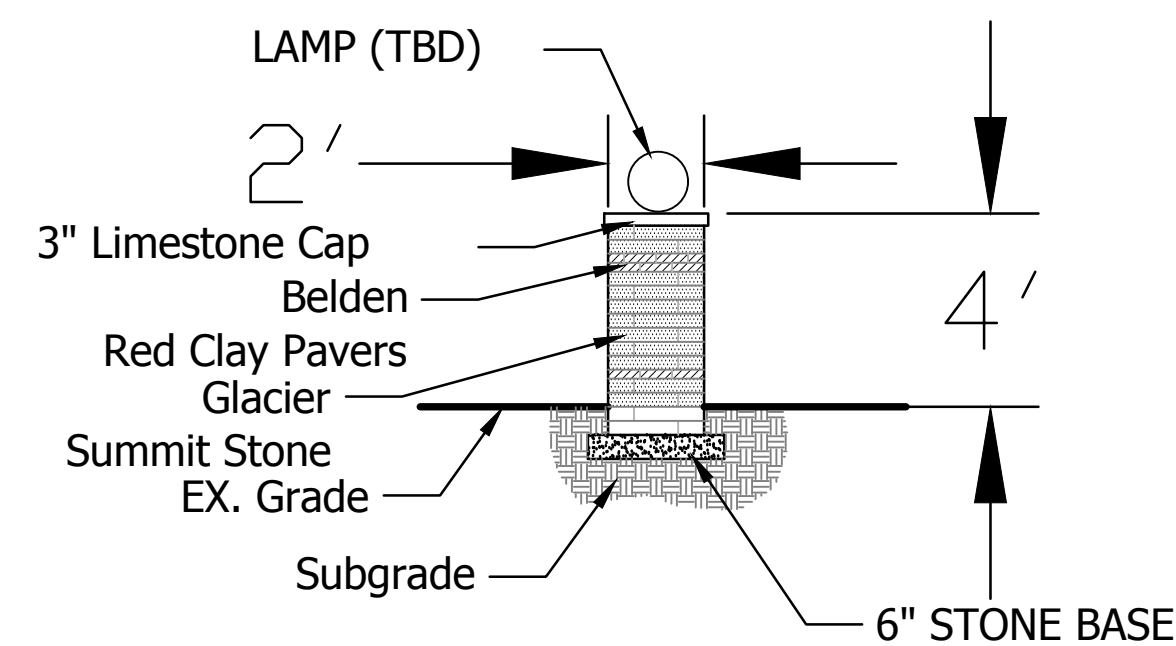

**IMAGE
NTS**

LEGION DRIVE

**PIER DETAIL
NTS**

BROOK AVENUE

Gerard A. Rewolinski

PIER STRUCTURE LAYOUT

LANDSCAPE DEVELOPMENT FOR
BERENS RESIDENCE
13450 BROOK AVENUE
ELM GROVE, WISCONSIN

LANDSCAPE ARCHITECTURE
DRAWN BY: **GAR**
DATE: **8/28/2019**
REVISED:
SCALE: **1"=10'-0"**
SHEET: **L -1.00**