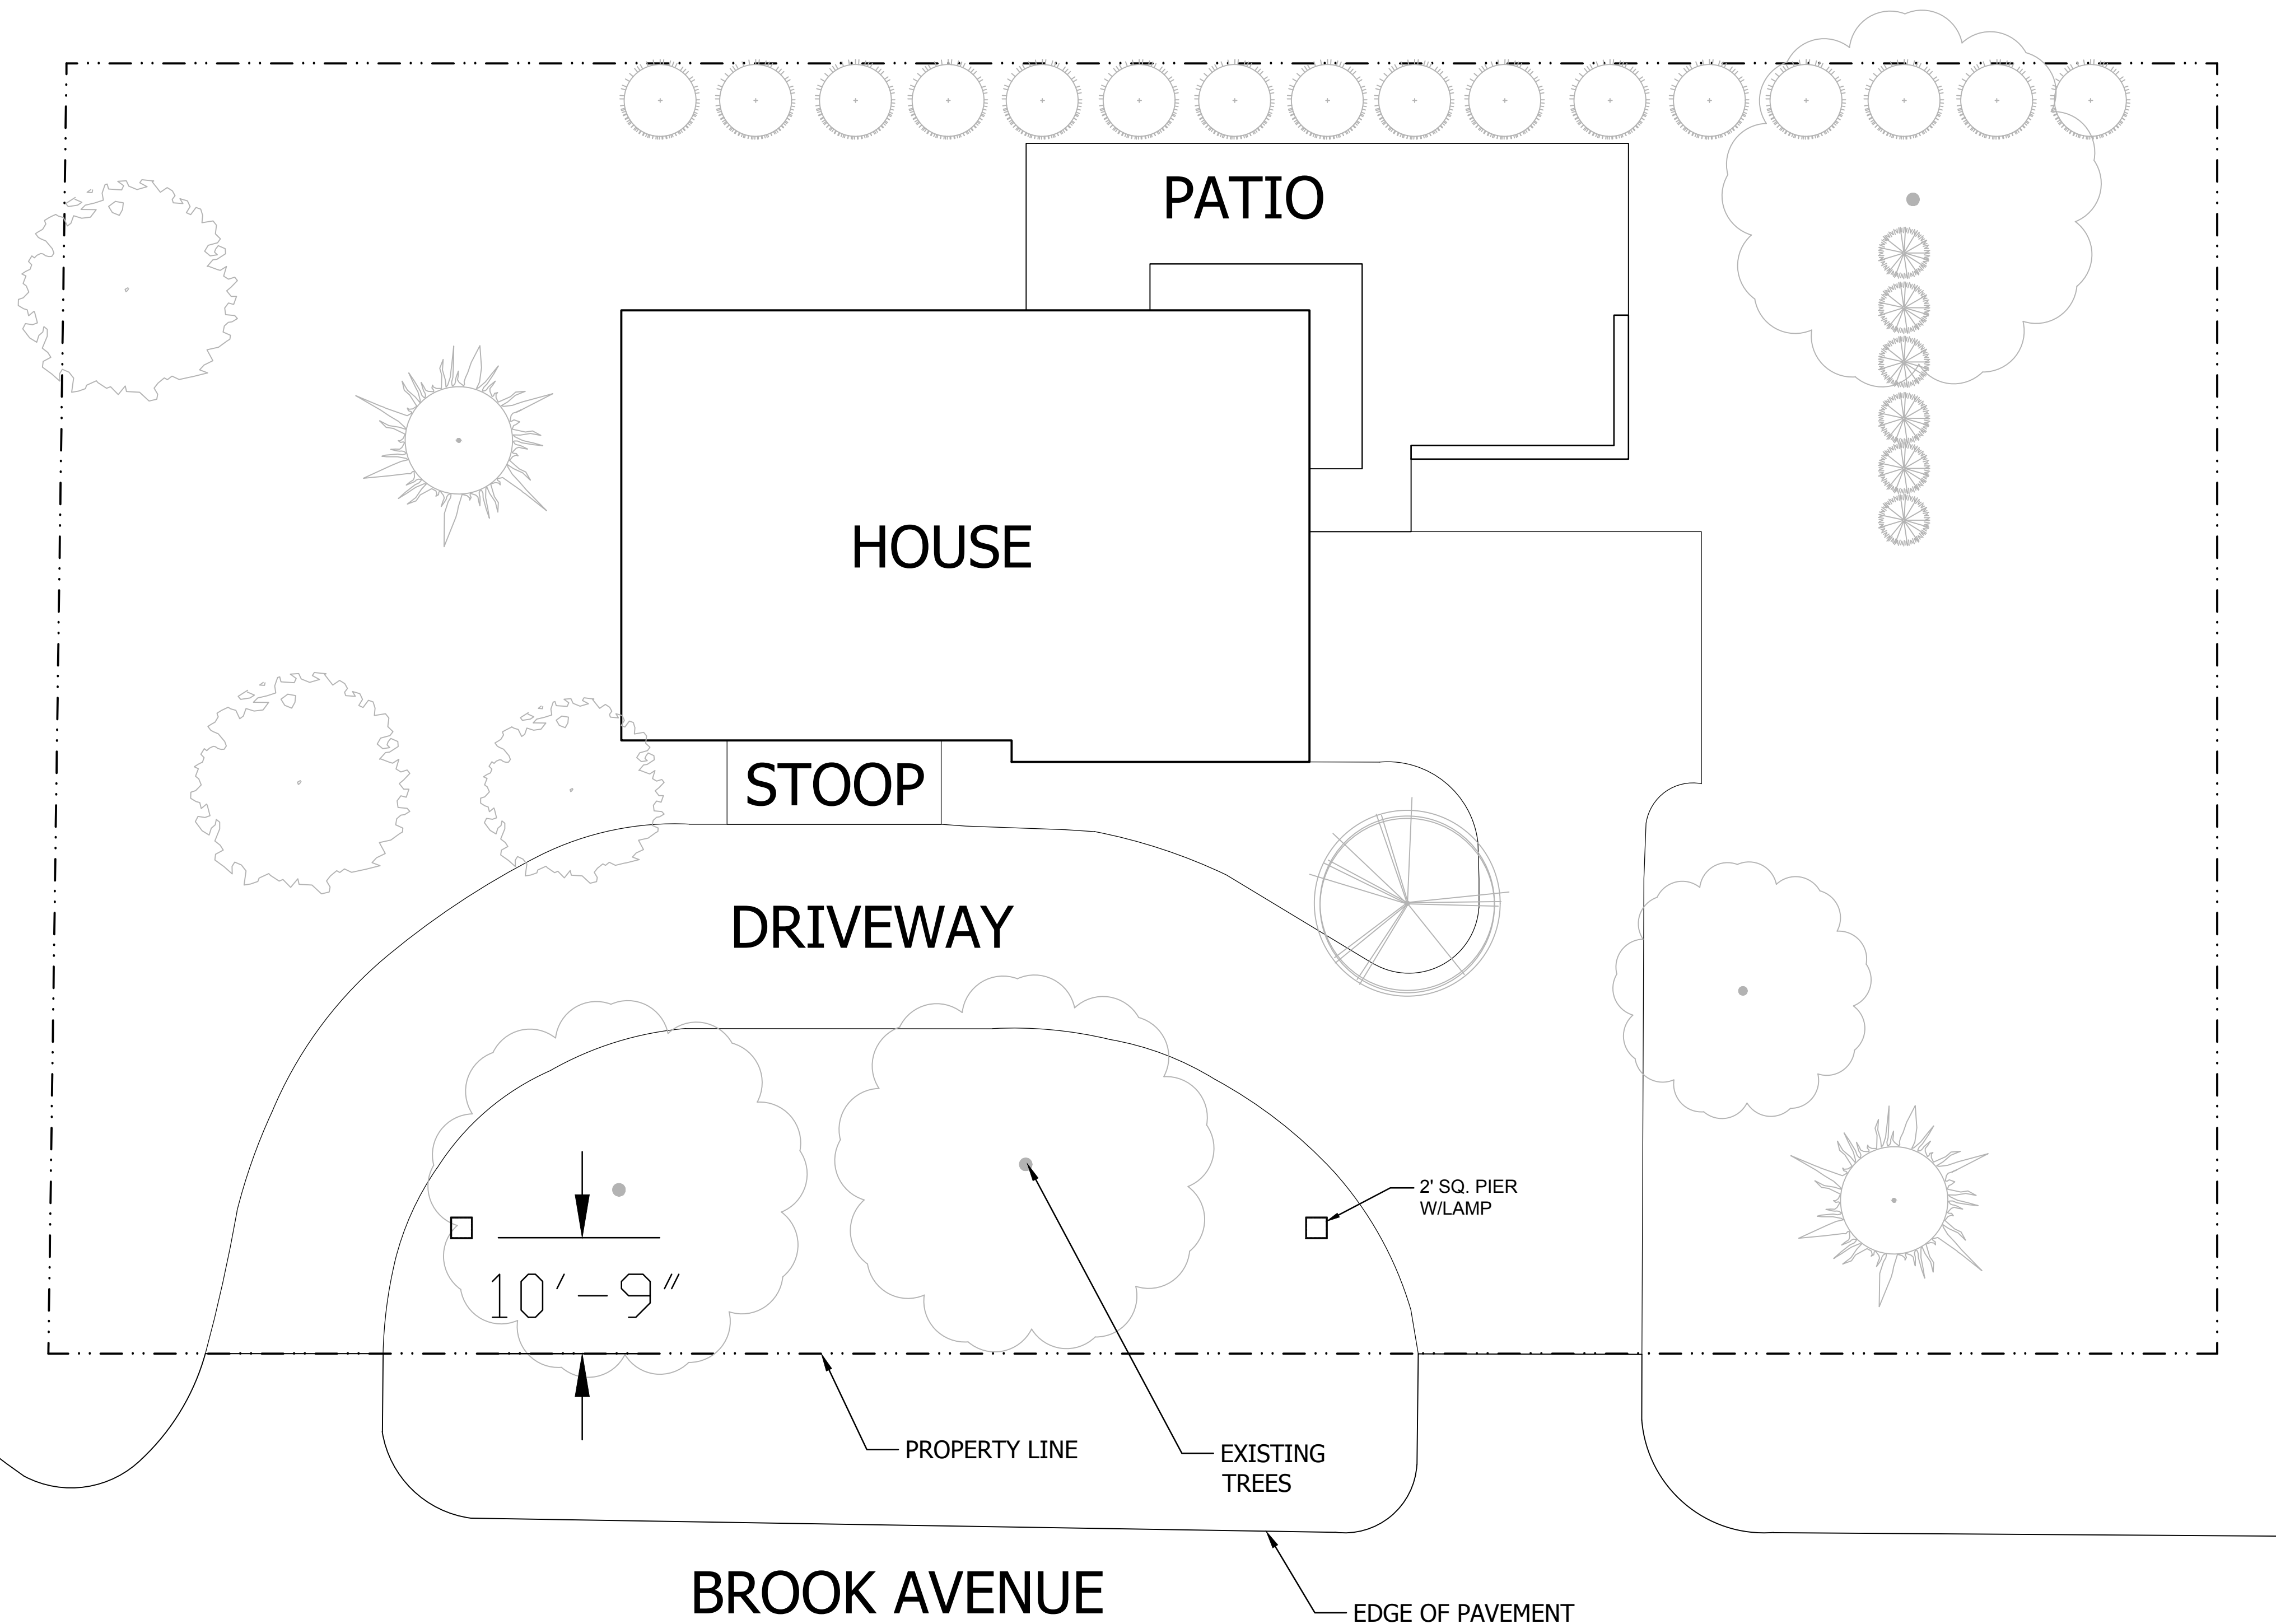

**IMAGE
NTS**

LEGION DRIVE

**PIER DETAIL
NTS**

BROOK AVENUE

Gerard A. Rewolinski

PIER STRUCTURE LAYOUT

LANDSCAPE DEVELOPMENT FOR
BERENS RESIDENCE
13450 BROOK AVENUE
ELM GROVE, WISCONSIN

LANDSCAPE ARCHITECTURE
DRAWN BY: **GAR**
DATE: **8/28/2019**
REVISED:
SCALE: **1"=10'-0"**
SHEET: **L -1.00**