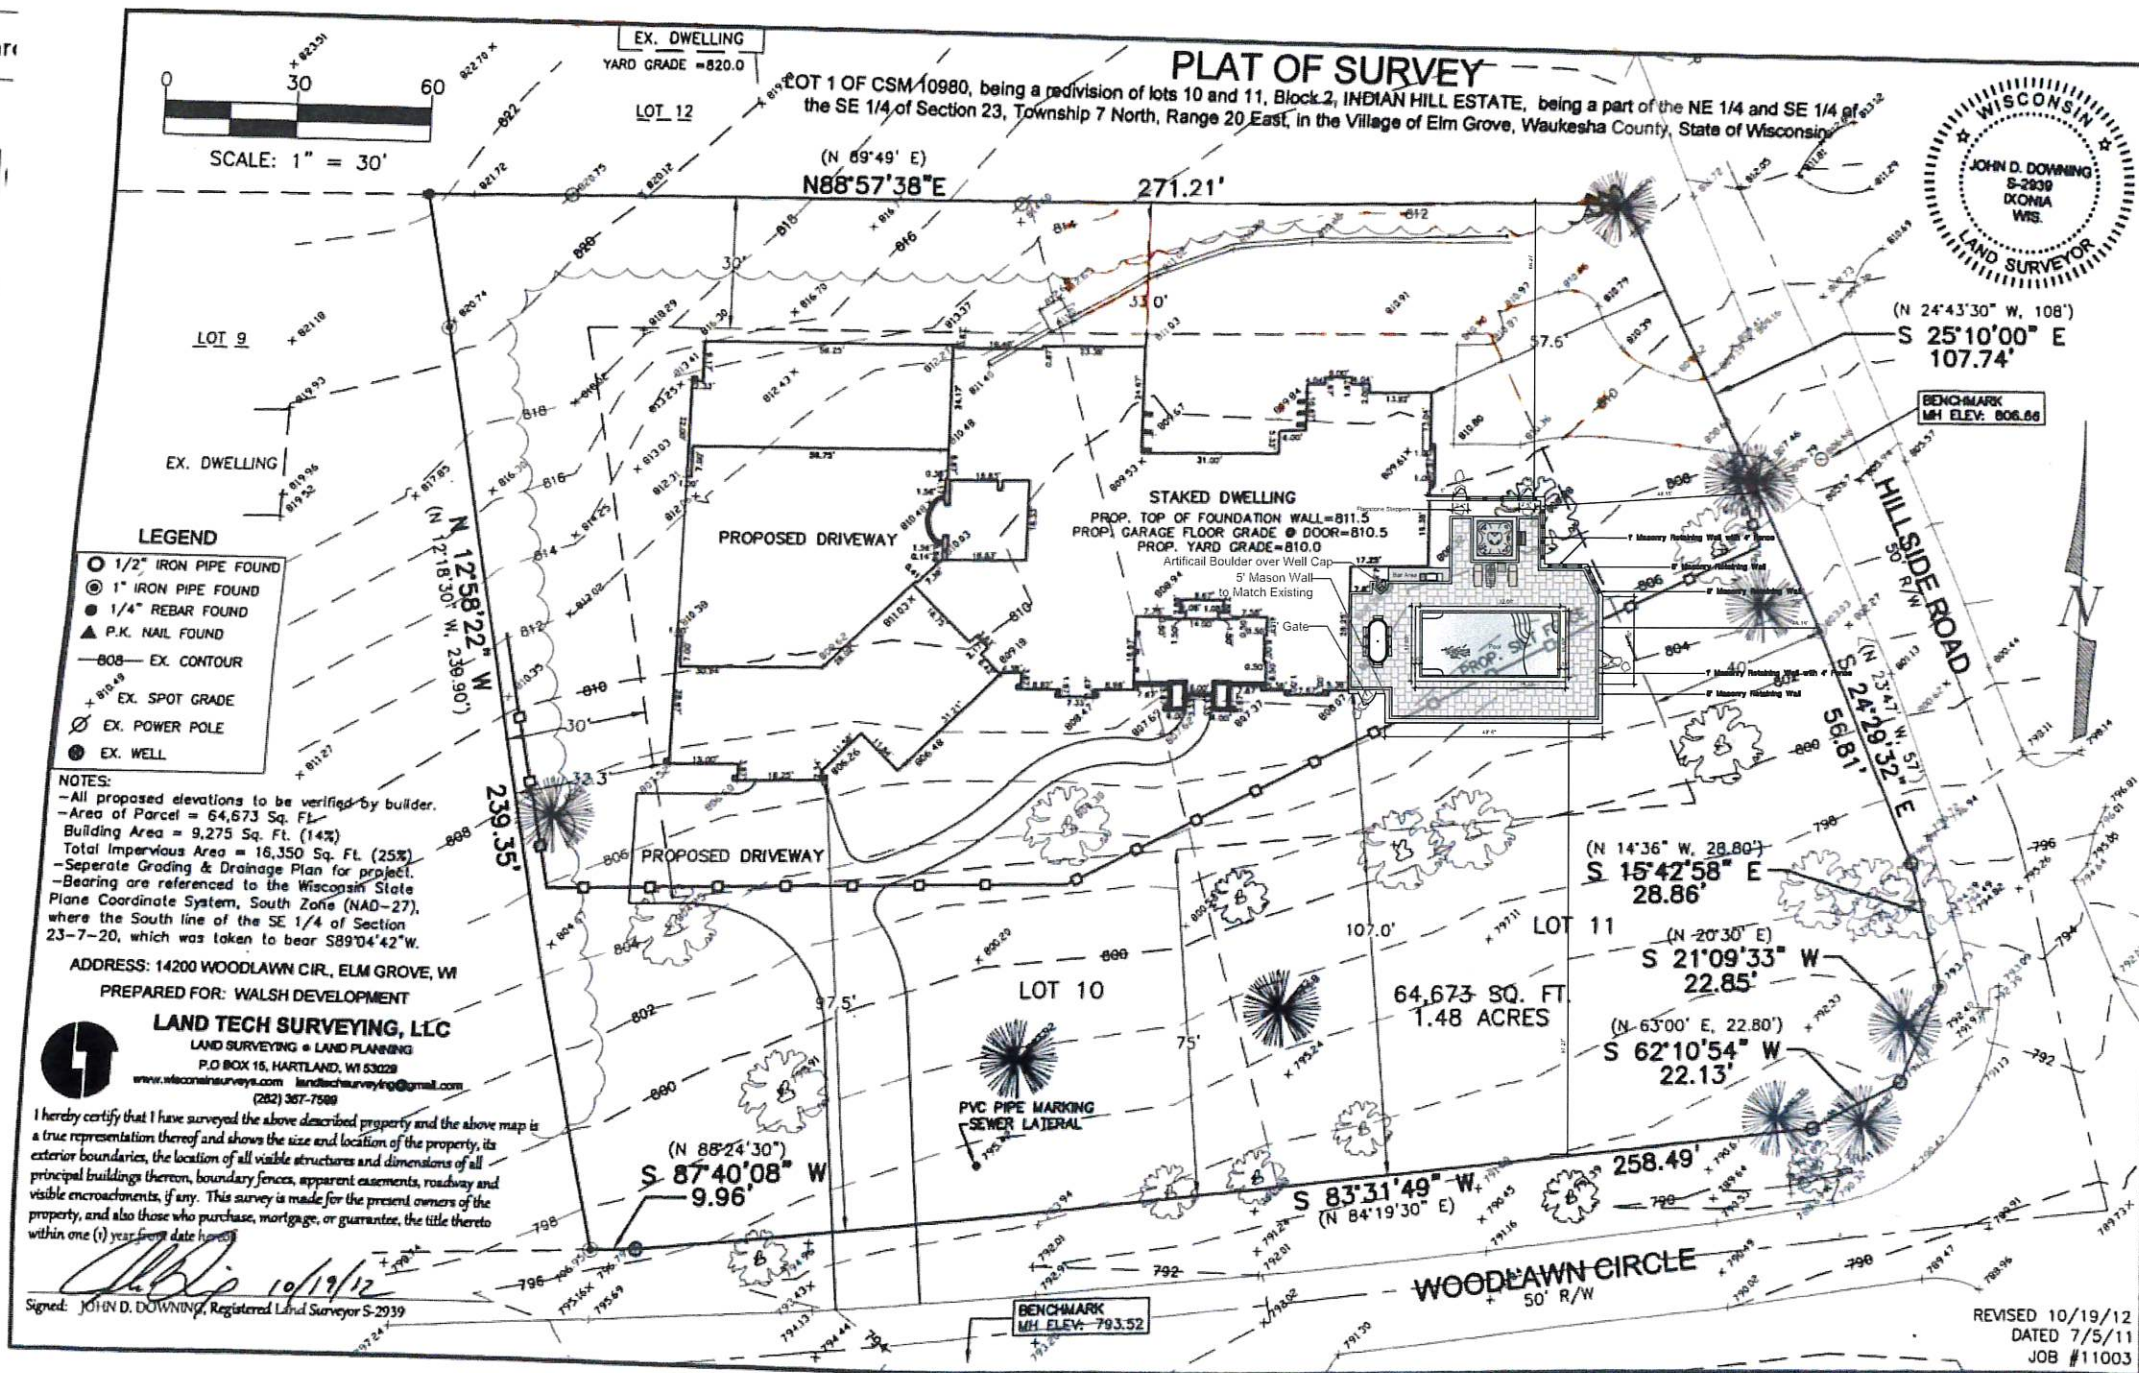

8

9

0

Haseotes Residence
14200 Woodlawn Circle, Elm Grove, WI

Designed By Mike Schierl
 Drawn By Kathy Feucht
 Date October 22, 2013
 Revised July 25th, 2023-ak
 Project # - 000436

Sheet
L1