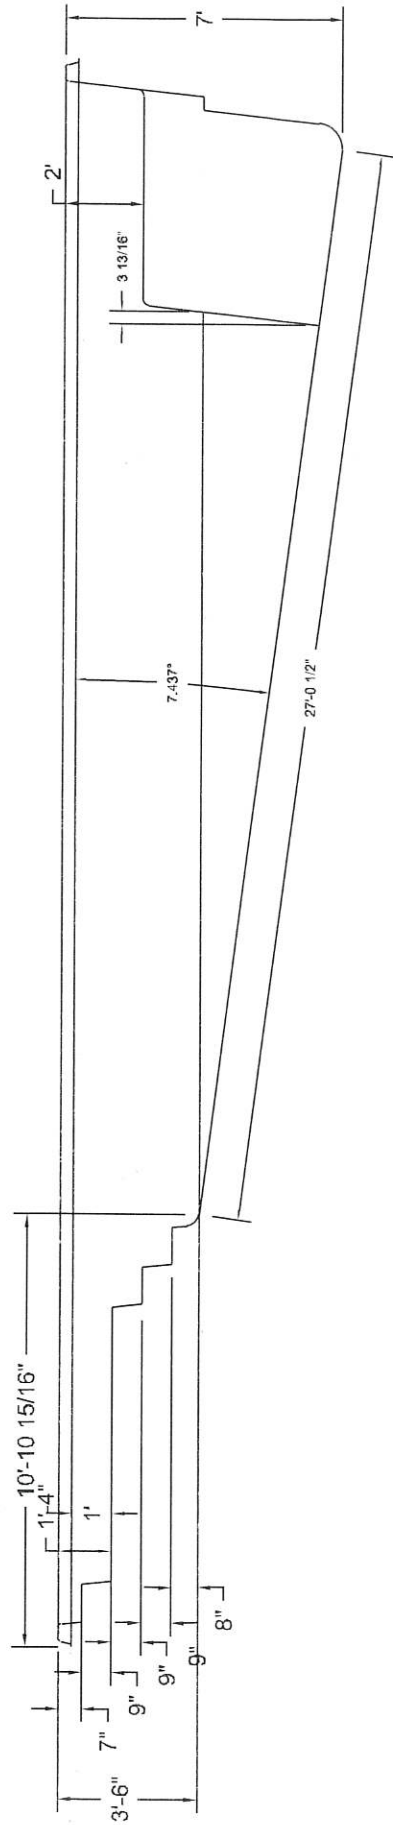

POOL	CODE	SIZE	WIDTH x LENGTH	DEPTH	SHALLOW DEEP	GALLONS APPROX.	WATERSURFACE AREA (SF)	PERIMETER	LINEAR FEET	STEPS	LINEAR FEET	SEATS	WEIGHT
Corinthian 16	RT16		15'-10" x 40'	3'-6", 7'		15,400	563	107	49		13	4,033	

Length, width and depth may vary up to 3% - all dimensions are to outside edge of coping, measured from parallel lines. All other dimensions +/- 1 inch.

Width: 15'-10"

Length: 40'

Depth: 3'-6" to 7'