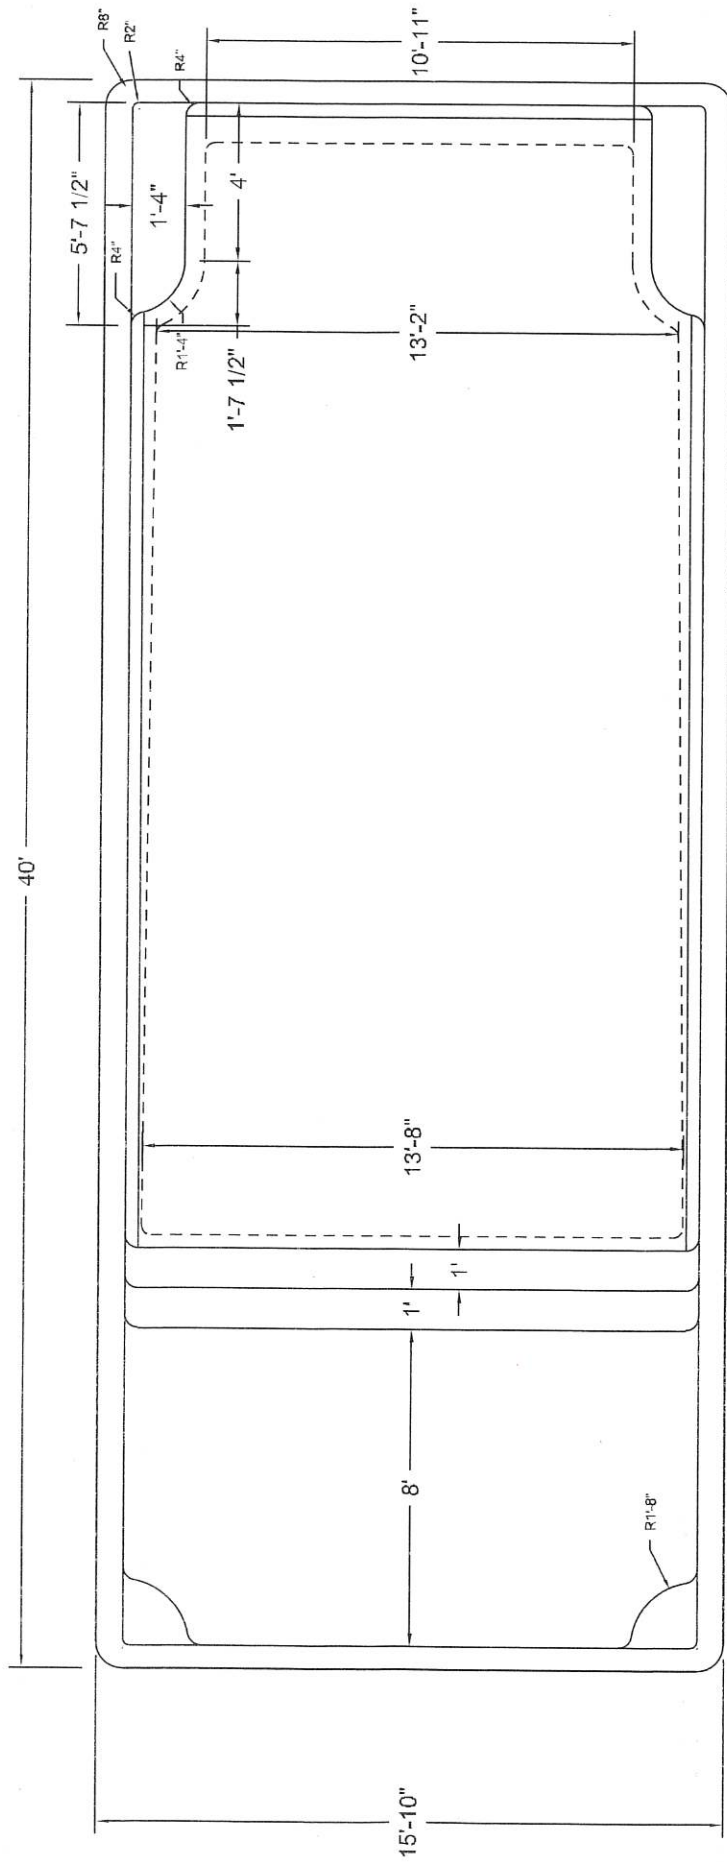

POOL	CODE	SIZE	WIDTH x LENGTH	DEPTH	SHALLOW DEEP	GALLONS APPROX.	WATERSURFACE AREA (SF)	PERIMETER	LINEAR FEET	STEPS	LINEAR FEET	SEATS	WEIGHT
Corinthian 16	RT16		15'-10" x 40'	3'-6", 7'		15,400	563	107	49		13	4,033	

Length, width and depth may vary up to 3% - all dimensions are to outside edge of coping, measured from parallel lines. All other dimensions +/- 1 inch.

Width: 15'-10"

Length: 40'

Depth: 3'-6" to 7'