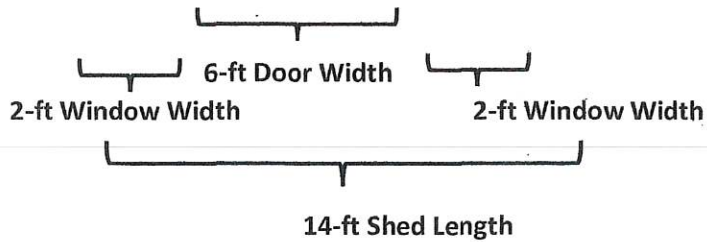

Amy Sobczak

8x14 Saltbox Style Storage Shed

*LP Smart Siding, Shingle Roof

**Siding and trim colors in photos below are not representative of order.

Castlebrook
Distinctive Architectural Shingles

Shingles

Desert Shake