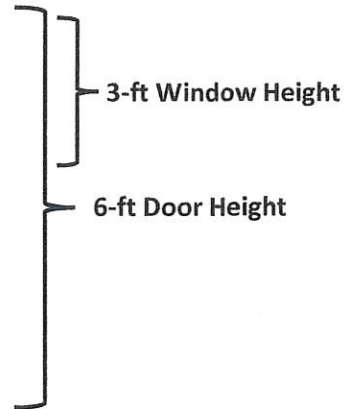

Amy Sobczak

8x14 Saltbox Style Storage Shed

*LP Smart Siding, Shingle Roof

**Siding and trim colors in photos below are not representative of order.

Castlebrook
Distinctive Architectural Shingles

Shingles

Desert Shake