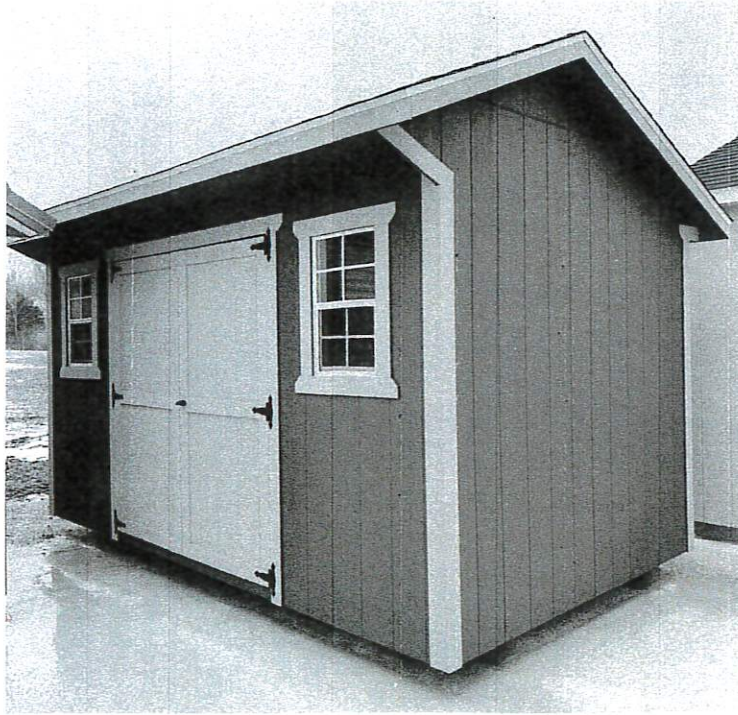

Amy Sobczak

8x14 Saltbox Style Storage Shed

*LP Smart Siding, Shingle Roof

**Siding and trim colors in photos below are not representative of order.

Castlebrook
Distinctive Architectural Shingles

Shingles

Desert Shake