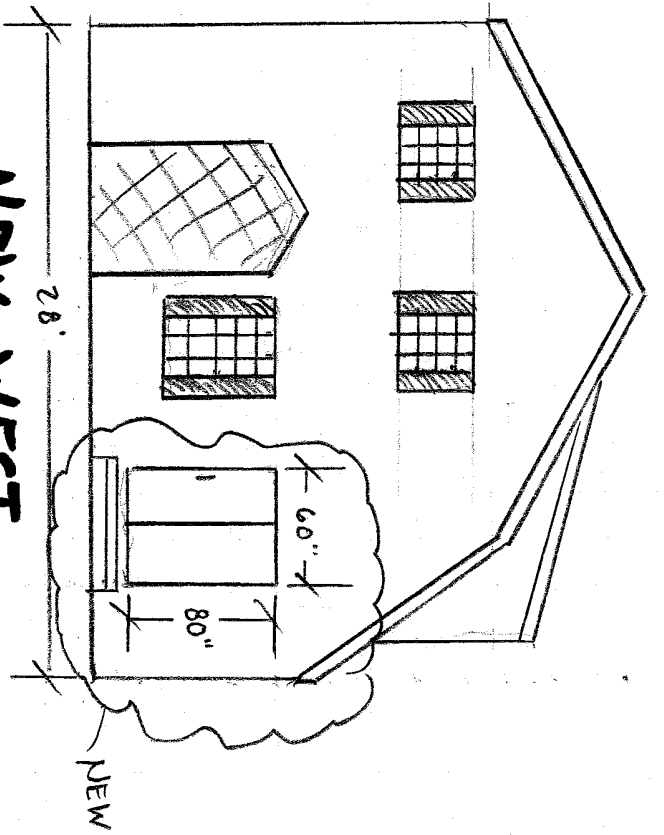

**MARVIN**

As Viewed From The Exterior

MO 35 3/4" X 35 3/4"  
CN 3014  
FS 35 1/4" X 35 1/2"  
RO 36 1/4" X 36"  
Egress Information  
Width: 31 21/32" Height: 12 11/16"  
Net Clear Opening: 2.79 Sqft

Stone White Clad Exterior  
Bare Pine Interior  
Ultimate Double Hung G2  
CN 3014  
Rough Opening 36 1/4" X 36"  
Top Sash  
Stone White Clad Sash Exterior  
Bare Pine Sash Interior  
IG  
Low E2 w/Argon  
Black Perimeter and Spacer Bar  
7/8" SDI - With Spacer Bar - Black  
Rectangular - Standard Cut 3W2H  
Stone White Clad Ext - Bare Pine Int  
Ogee Interior Glazing Profile  
Bottom Sash  
Stone White Clad Sash Exterior  
Bare Pine Sash Interior  
IG  
Low E2 w/Argon  
Black Perimeter and Spacer Bar  
7/8" SDI - With Spacer Bar - Black  
Rectangular - Standard Cut 3W2H  
Stone White Clad Ext - Bare Pine Int  
Ogee Interior Glazing Profile  
Beige Interior Weather Strip Package  
White Exterior Weather Strip Package  
White Sash Lock  
White Top Sash Strike Plate Assembly Color  
Aluminum Screen  
Stone White Surround  
Bright View Mesh  
\*\*\*Screen/Combo Ship Loose  
4 13/16" Jamb  
Nailing Fin  
\*\*\*Note: Unit Availability and Price is Subject to Change