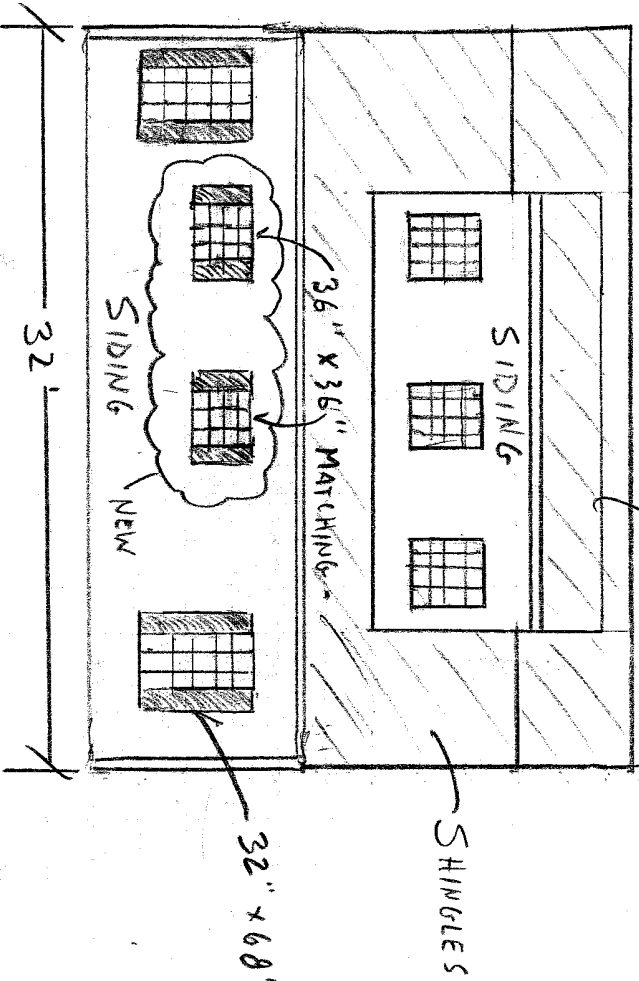

WISTINA  
SOUTH

**MARVIN**

Active Fixed

As Viewed From The Exterior

Entered As: CN  
MO 59 1/3" X 79 3/4"  
CN 5065  
FS 59" X 79 1/2"  
RO 60" X 80"  
Egress Information  
Width: 23 17/64" Height: 74 47/64"  
Net Clear Opening: 12.07 Sqft  
Ultrax Fiberglass: AAMA 624

**MARVIN**

As Viewed From The Exterior

MO 35 3/4" X 35 3/4"  
CN 3014  
FS 35 1/4" X 35 1/2"  
RO 36 1/4" X 36"  
Egress Information  
Width: 31 21/32" Height: 12 11/16"  
Net Clear Opening: 2.79 Sqft

Stone White Clad Exterior  
Bare Pine Interior  
Ultimate Double Hung G2  
CN 3014  
Rough Opening 36 1/4" X 36"  
Top Sash  
Stone White Clad Sash Exterior  
Bare Pine Sash Interior  
IG  
Low E2 w/Argon  
Black Perimeter and Spacer Bar  
7/8" SDI - With Spacer Bar - Black  
Rectangular - Standard Cut 3W2H  
Stone White Clad Ext - Bare Pine Int  
Ogee Interior Glazing Profile  
Bottom Sash  
Stone White Clad Sash Exterior  
Bare Pine Sash Interior  
IG  
Low E2 w/Argon  
Black Perimeter and Spacer Bar  
7/8" SDI - With Spacer Bar - Black  
Rectangular - Standard Cut 3W2H  
Stone White Clad Ext - Bare Pine Int  
Ogee Interior Glazing Profile  
Beige Interior Weather Strip Package  
White Exterior Weather Strip Package  
White Sash Lock  
White Top Sash Strike Plate Assembly Color  
Aluminum Screen  
Stone White Surround  
Bright View Mesh  
\*\*\*Screen/Combo Ship Loose  
4 13/16" Jamb  
Nailing Fin  
\*\*\*Note: Unit Availability and Price is Subject to Change

## MATERIALS

WHITE SIDING - EXISTING - ALUMINUM

BACK SHUTTERS - EXISTING + NEW MATCH

STEPS - 68" WIDE COMPOSITE DECK

- (2) STEPS OVER TREATED

- 6" RISE 2 X FRAMING

- 9" RUN

32" x 68" TYPICAL

# NEW SOUTH