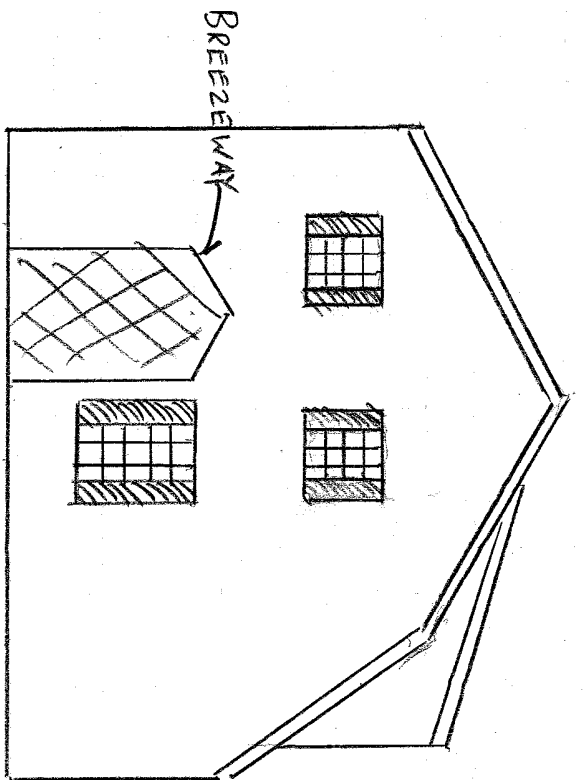

OLD WEST

MATERIALS

WHITE SIDING - EXISTING - ALUMINUM

BACK SHUTTERS - EXISTING + NEW MATCH

STEPS - 68" WIDE COMPOSITE DECK

- (2) STEPS OVER TREATED

- 6" RISE 2 X FRAMING

- 9" RUN

32" x 68" TYPICAL

NEW SOUTH