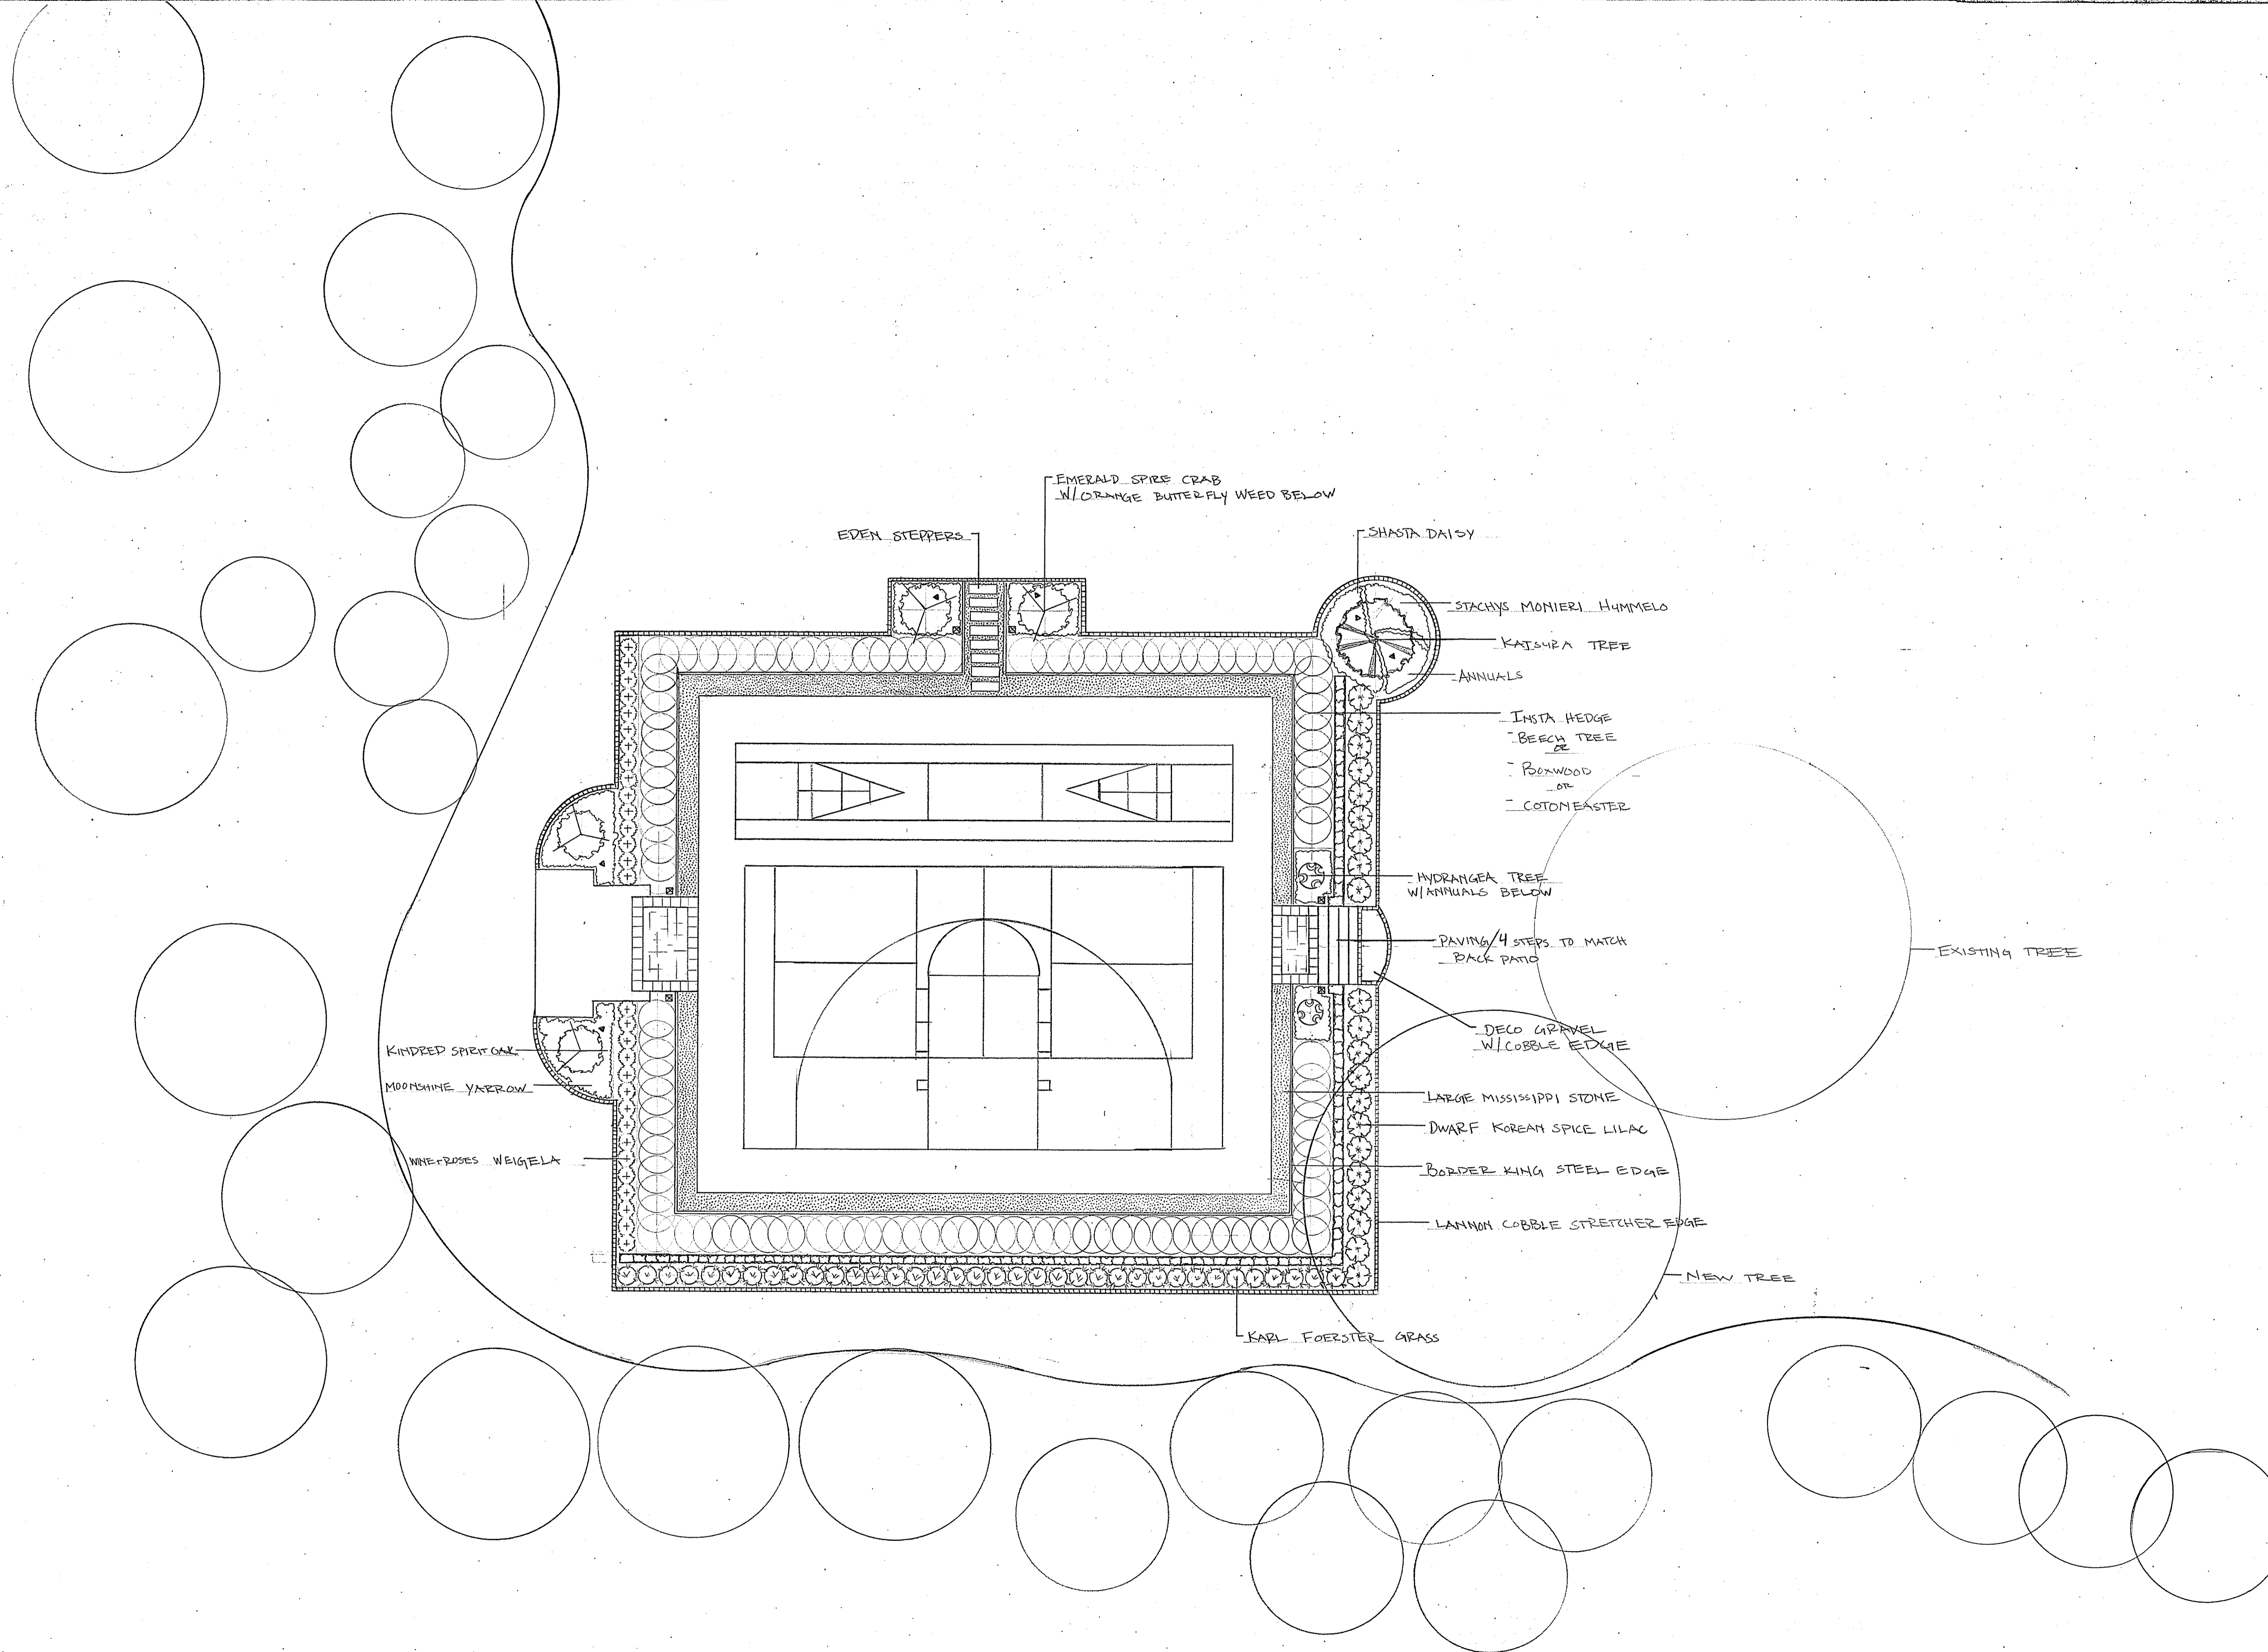

REVISIONS	BY

FLAGSTONE
Landscape Design and Contracting

Phone: 262.377.7827
FAX: 262.377.2850
1840 Lakeside Road
Cedarburg, WI 53012

SCALE

DESIGN BY

DRAWN BY

BASE MAP

DATE
12.21.21

SHEET

OF SHEETS

EMERALD SPIRE CRAB
W/ORANGE BUTTERFLY WEED BELOW

EDEN STEPPERS

SHASTA DAISY

STACHYS MONIERI HYMELD

KATSURA TREE

ANNUALS

INSTA HEDGE

BEECH TREE

BOXWOOD
OR
COTONEASTER

HYDRANGEA TREE
W/ANNUALS BELOW

PAVING 4 STEPS TO MATCH
BACK PATIO

EXISTING TREE

DECO GRAVEL
W/COBBLE EDGE

LARGE MISSISSIPPI STONE

DWARF KOREAN SPICE LILAC

BORDER KING STEEL EDGE

LANNON COBBLE STRETCHER EDGE

NEW TREE

KARL FOERSTER GRASS

KINDRED SPIRIT OAK

MOONSHINE YACROW

WINE ROSES WEIGELA