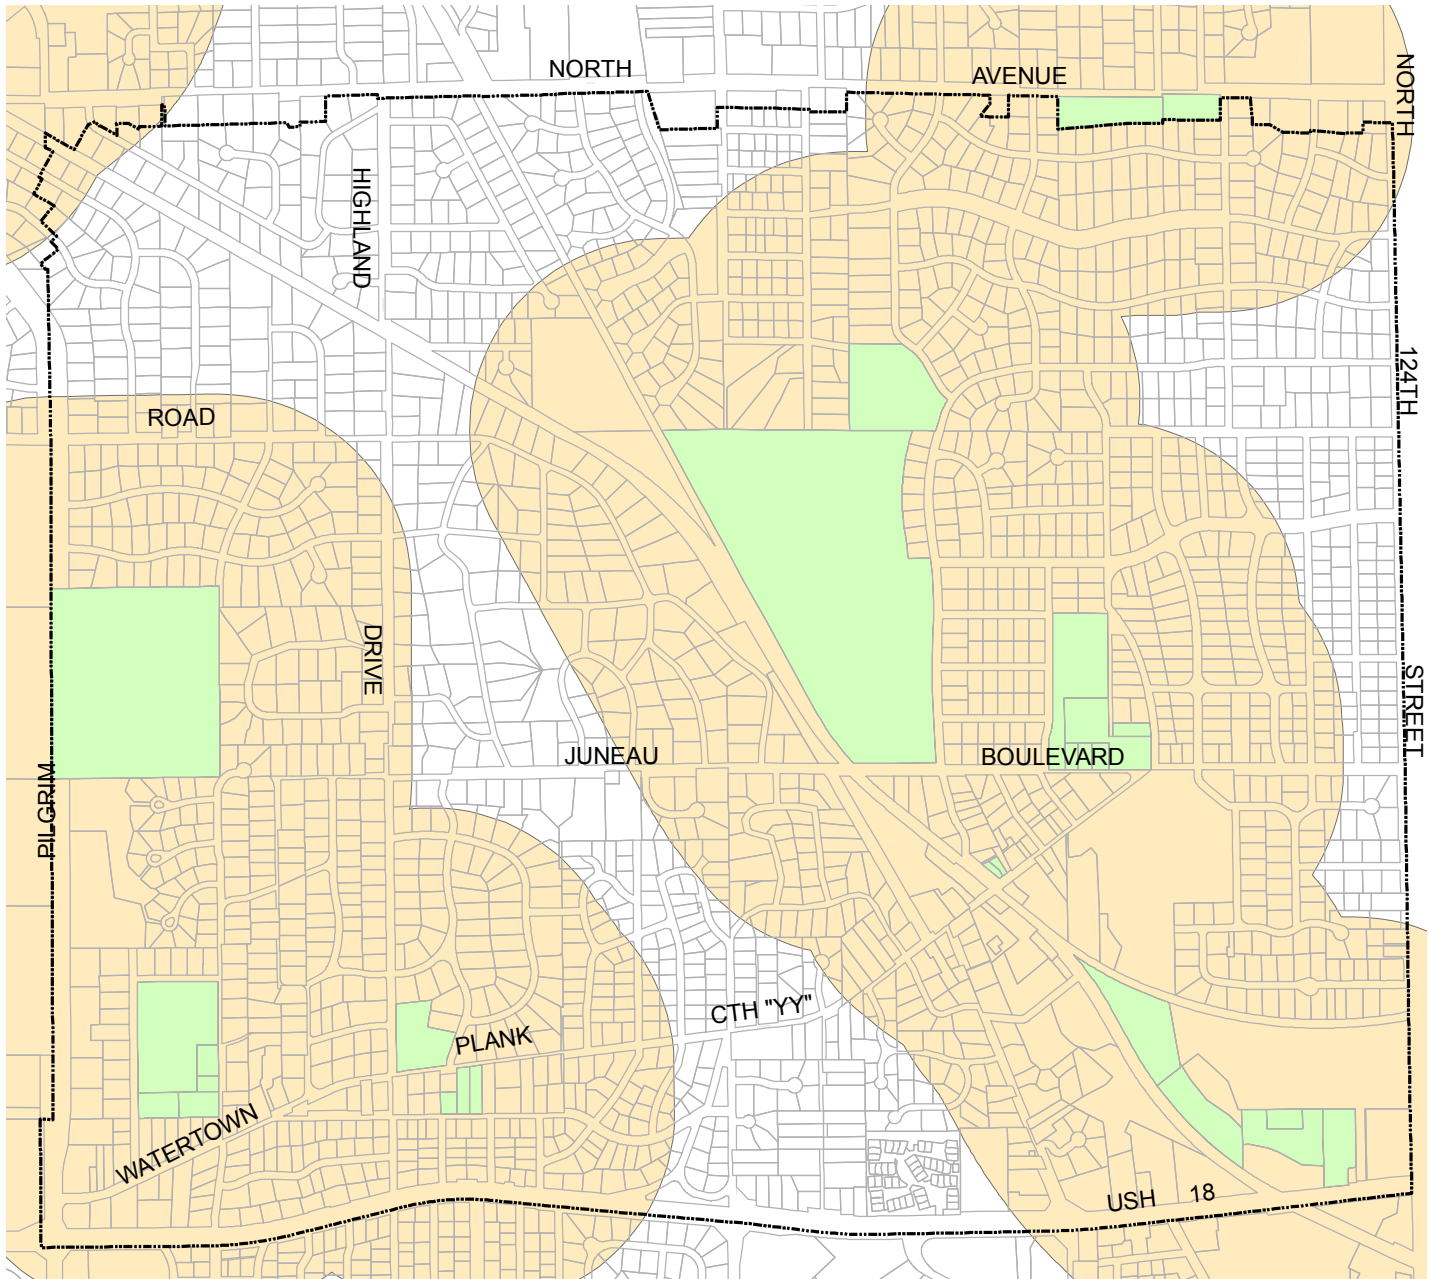

SEX OFFENDER RESIDENCY RESTRICTION AREA AND CHILD SAFETY ZONES

VILLAGE OF ELM GROVE
WAUKESHA COUNTY, WISCONSIN

LEGEND

-  Village Boundary
-  Tax Parcels
-  Safe Zones
-  1500' Sexual Offender Residency Restriction Area

DATE PUBLISHED: August 31, 2007

The areas depicted are representative of known properties meeting the criteria for safe zones and residency restriction properties as identified in Chapter 129 of the Village of Elm Grove Municipal Code of Ordinances at the time of map publication only. For accurate up to date information any interested party must contact the Village of Elm Grove Village Clerk.